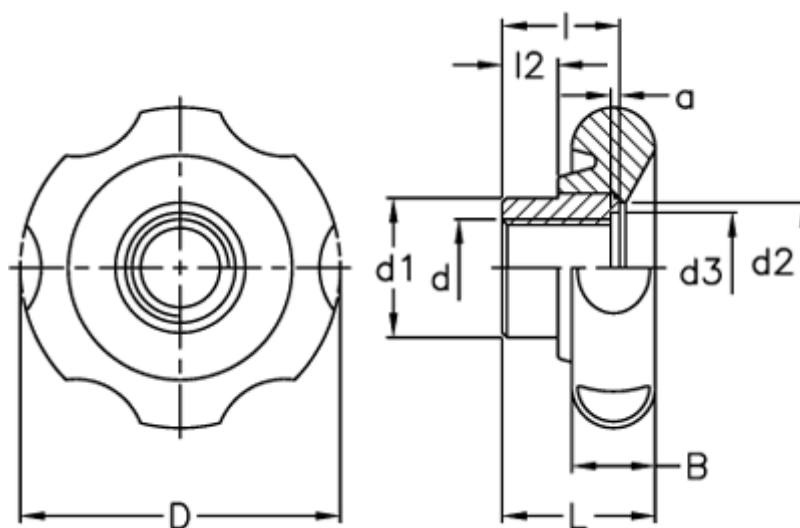

Article number: 2302174441
Description: E+G Lobe knob
VL.640/80 FP-A-M14

Measures

a	= 0.8	L	= 40
B	= 19	l2	= 15
D	= 80		
d1	= 35		
d2	= 34		
d3	= 18.1		
d 6H	= M14		
l	= 30		